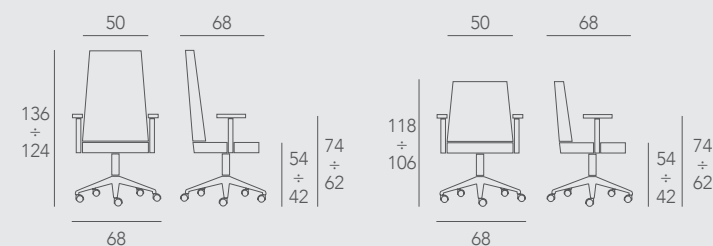

UPHOLSTERED VERSION

COD FL451SD+BR011

Sedile e schienale imbottiti, braccioli fissi in nylon nero
Seat and back upholstered, black nylon fixed armrests

FULLY

Dimensioni | Sizes

Descrizione tecnica | Technical specification